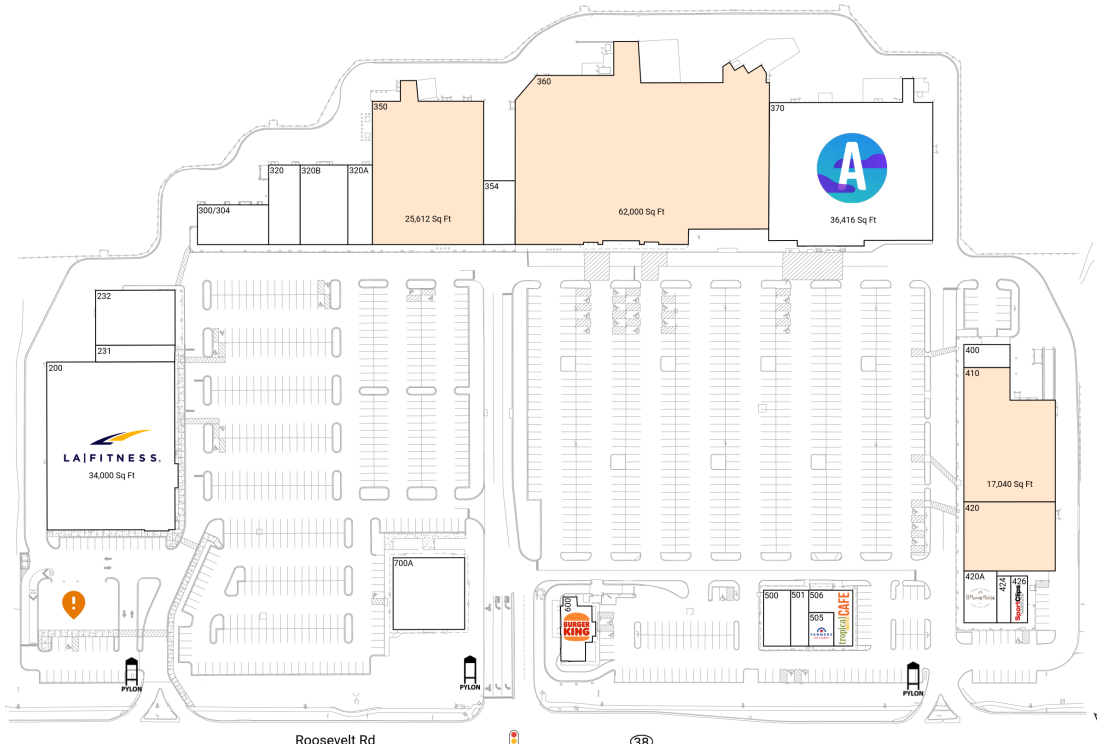

Source: Synergos Technologies, Inc. 2024

Anchored by a 34K Sq Ft LA Fitness and a 36,416 Sq Ft Altitude Trampoline Park

Surrounded by a highly affluent, educated and dense population of 105K+ with average household incomes of \$148K+, and 52% holding college degrees within 3 miles

Strong daytime population of 171K+ within 3 miles, driving lunch and dinner traffic for the center's diverse restaurant selection

High visibility from a commercial node, with signalized access on Roosevelt Rd/IL-38, a major east/west corridor, with 35K+ vehicles daily (Kalibrate 2021)

High Point Centre

401-581 East Roosevelt Road | Lombard, IL 60148

DuPage County Chicago-Naperville-Elgin, IL-IN 240,345 Sq Ft

41.8592, -88.0050

Available Spaces

350	25,612 Sq Ft	360°	410	17,040 Sq Ft	360°
360	62,000 Sq Ft	360°	420	9,965 Sq Ft	360°

Current Tenants

Space size listed in square feet

200	LA Fitness	34,000
231	ST Fine Jewelers	2,800
232	Niswa Fashion	5,866
300/304	Seoul Bites Korean BBQ	4,400
320	Coco Melt	3,974
320A	Hello Shawarma	3,000
320B	Souq Market	6,000
354	Holy Buckets Halal Chicken	3,200
370	Altitude Trampoline Parks	36,416
400	Cafe Bethak	1,590
420A	Mango Mango Dessert	2,996
424	Klassy Lashes & Threading	900
426	Sport Clips	1,060
500	Sufra	2,380
501	Chi Tea	1,593
505	Farmers Insurance	1,318
506	Tropical Smoothie Cafe	2,549
600	Burger King	3,670
700A	Ace Dental Center	8,016